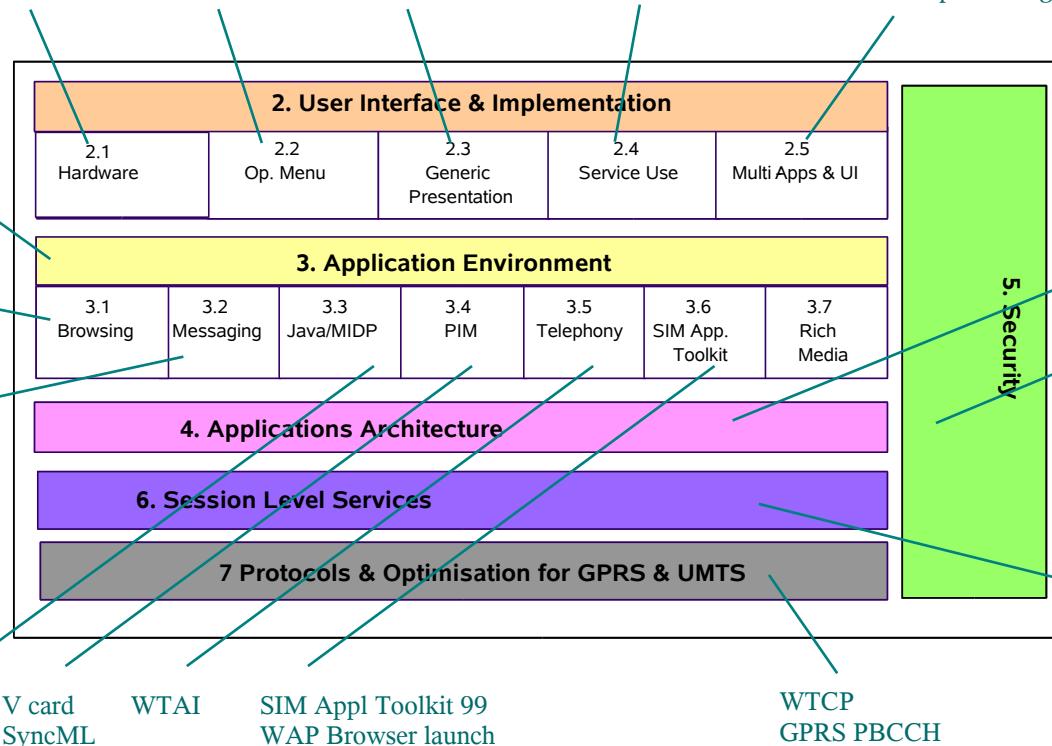

- GSM Association Ph1
- GSM Association Ph2 Evolution
- Open Mobile Alliance Enabler
  (non mandatory item)

Key m-services specs

2 SW Keys +
Back/Erase or
2 SW Keys
B&W 80x57
(Colour 96x98)
Operator Key
Select/Accept and
Back/Erase keys
Minimum 120x120
At least 256 colours
Battery life

XHTML WCSS page
30 kB
Homepages
Numbers
Java apps
Ringing tones, ..

Icons and indications
Inbox alert

Repository for
min 10 of each
media types
Ringtone/MIDI
Wallpaper and picture/
JPEG, WBMP, GIF
(Games)
(Speech)
(Audio)
(Vidoe)

(Menus)
(Directories)
Pre-emptive
multiprocessing

OMA Billing Framework

(OpenWave
XML extension
(hyperlink underlining)
(selection lists with access
keys))

Direct Access Keys
WAP 2.0 WAE
XHTML MP, WCSS
WML 1.3 for backward
compatibility
Min 20 bookmarks
OMA Browsing

Messaging access when address visible
Telephone access when number visible
Email access when address visible
URL access when visible
Long SMS
MMS over HTTP
MMS with XHTML, WCSS, SMIL
OMA Email Notification
OMA IMPS
OMA Multimedia Messaging Service

(CLDC 1.0, MIDP 2.0)
(Java Basic and Enhanced
profiles on top of MIDP 2.0)

UAProf
OMA UA
Profile

V card
SyncML

WTAI

SIM Appl Toolkit 99
WAP Browser launch

WTCP
GPRS PBCCH

Cross Triggering

DRM forward lock
no means to bypass DRM
Protection against Trojan horses
Root key management
SIM/USIM based authentication
OMA Digital Rights Management
OMA DNS

Cookies
WAP Push
WAP Provisioning
SSL
OTA

(Download FUN
by Openwave)

OMA Client Provisioning
OMA Download